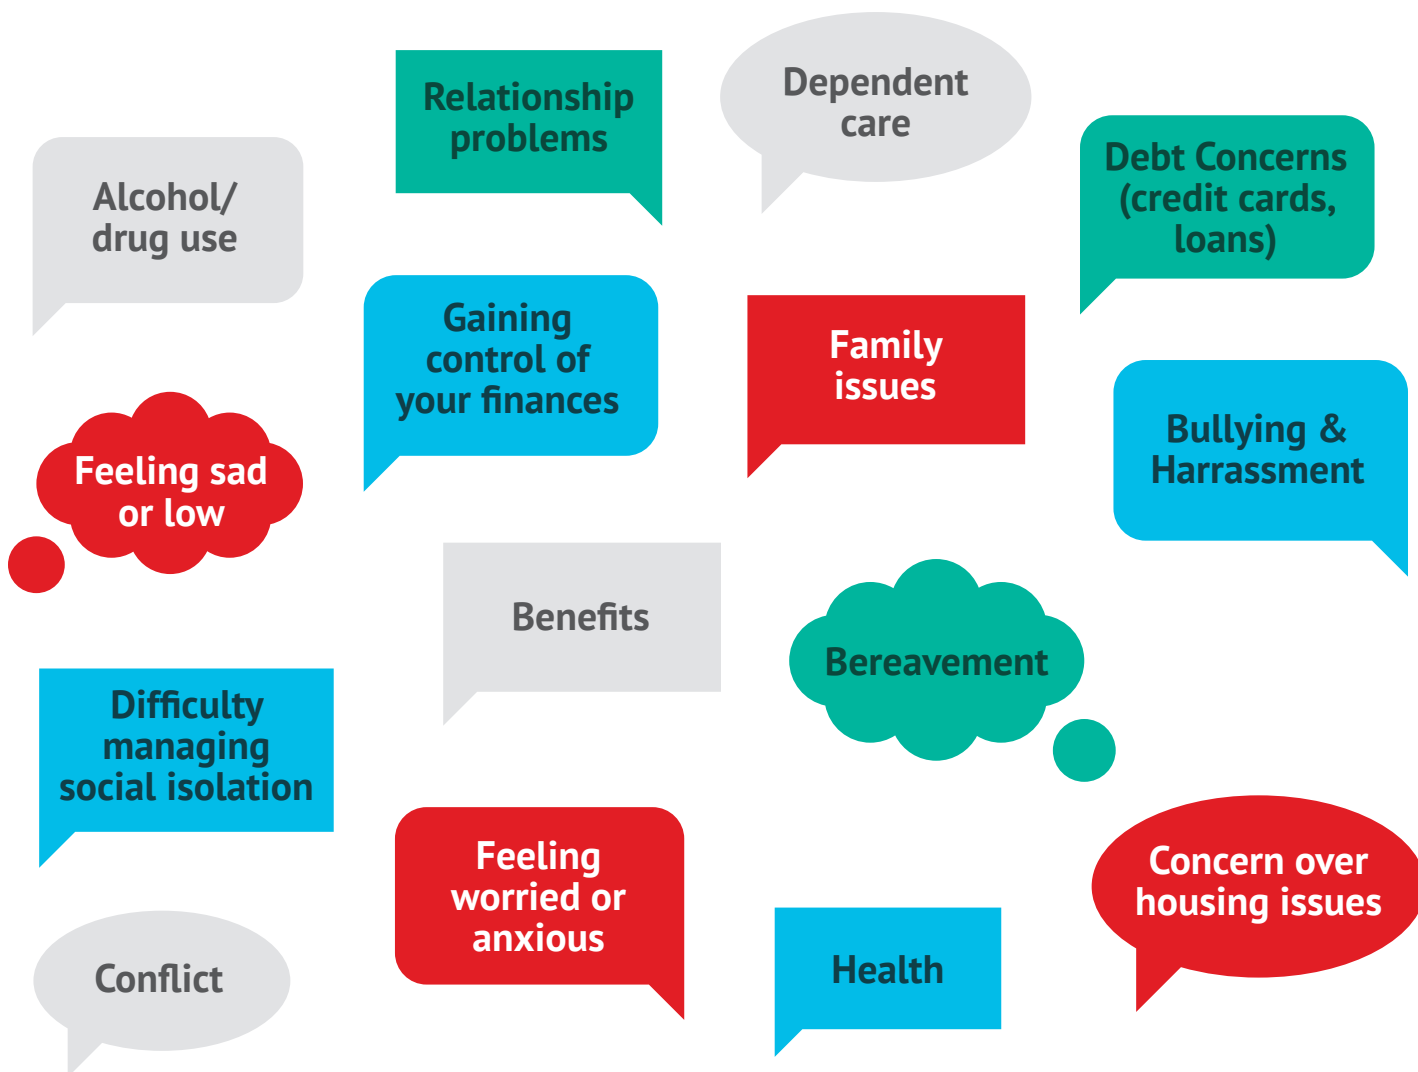

CONFIDENTIAL SUPPORT FOR WSL ACADEMY SQUAD PLAYERS

Do you need advice or support for any
of these issues or others?

Our service is free and confidential

Care first

0333 212 8383 – all day, every day