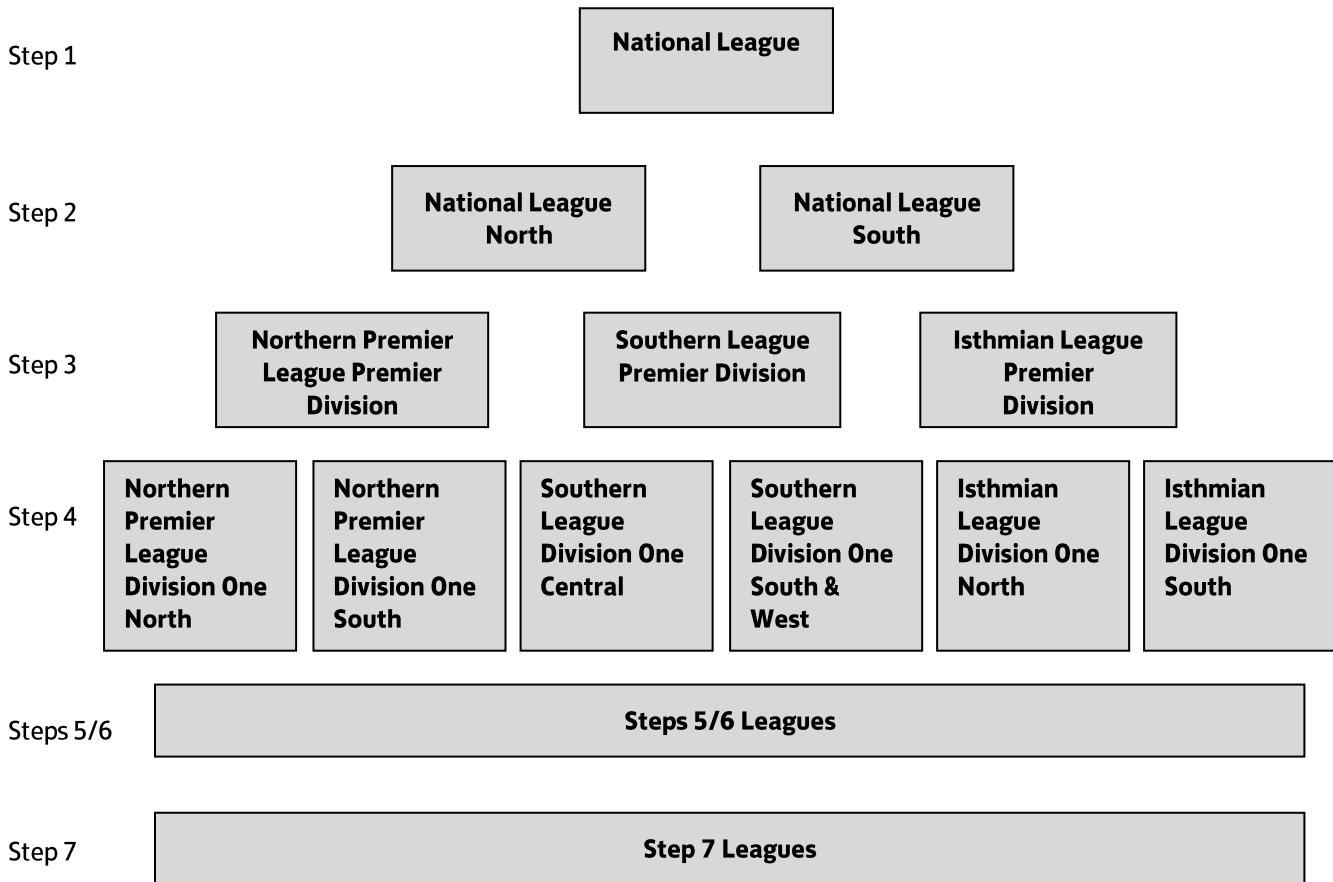

National League System Structure 2016/17 Season

The Leagues currently at Steps 5, 6 and 7 are set out over the page.

Step 5	Step 6	Step 7
Combined Counties League Premier Div	Combined Counties League Div 1	Anglian Combination Premier Div
Eastern Counties League Premier Div	East Midlands Counties League	Bedfordshire County League Premier Div
Essex Senior League	Eastern Counties League Div 1	Cambridgeshire County League Premier Div
Hellenic League Premier Div	Hellenic League Div 1 East	Central Midlands League Div North
Midland League Premier Div	Hellenic League Div 1 West	Central Midlands League Div South
North West Counties League Premier Div	Midland League Div 1	Cheshire League Premier Div
Northern League Div 1	Northern Counties East Div 1	Dorset Premier League
Northern Counties East League Premier Div	North West Counties League Div 1	Essex & Suffolk Border League Premier Div
Southern Counties East League Premier Div	Northern League Div 2	Essex Olympian League Premier Div
Spartan South Midlands League Premier Div	South West Peninsula League Premier Div	Gloucestershire County League Premier Div
Southern Combination Football League Premier Div	Spartan South Midlands League Div 1	Hampshire Premier League Senior Div
United Counties League Premier Div	Southern Combination Football League Div 1	Herts Senior County League Premier Div
Wessex League Premier Div	Southern Counties East League Div 1	Humber Premier League Premier Div
Western League Premier Div	United Counties League Div 1	Kent County League Premier Div
	Wessex League Div 1	Leicestershire Senior League Premier Div
	West Midlands (Regional) League Premier Div	Liverpool County Premier League Premier Div
	Western League Div 1	Manchester Football League Premier Div
		Middlesex County League Premier Div
		Midland League Div 2
		Northamptonshire Combination Premier Div
		Northern Football Alliance Premier Div
		Nottinghamshire Senior League Senior Div
		Oxfordshire Senior League Premier Div
		Peterborough & District League Premier Div
		Sheffield & Hallamshire County Senior League Premier Div
		Somerset County League Premier Div
		South West Peninsula League Div 1 East
		South West Peninsula League Div 1 West
		Spartan South Midlands League Div 2
		Staffordshire County Senior League Premier Div
		Suffolk & Ipswich League Senior Div
		Surrey Elite Intermediate League Intermediate Div
		Teesside League Div 1
		Thames Valley Premier League Premier Div
		Wearside League
		West Cheshire League Div 1
		West Lancashire League Premier Div
		West Midlands (Regional) League Div 1
		West Riding County Amateur League Premier Div
		West Yorkshire League Premier Div
		Wiltshire Football League Premier Div
		York Football League Premier Div