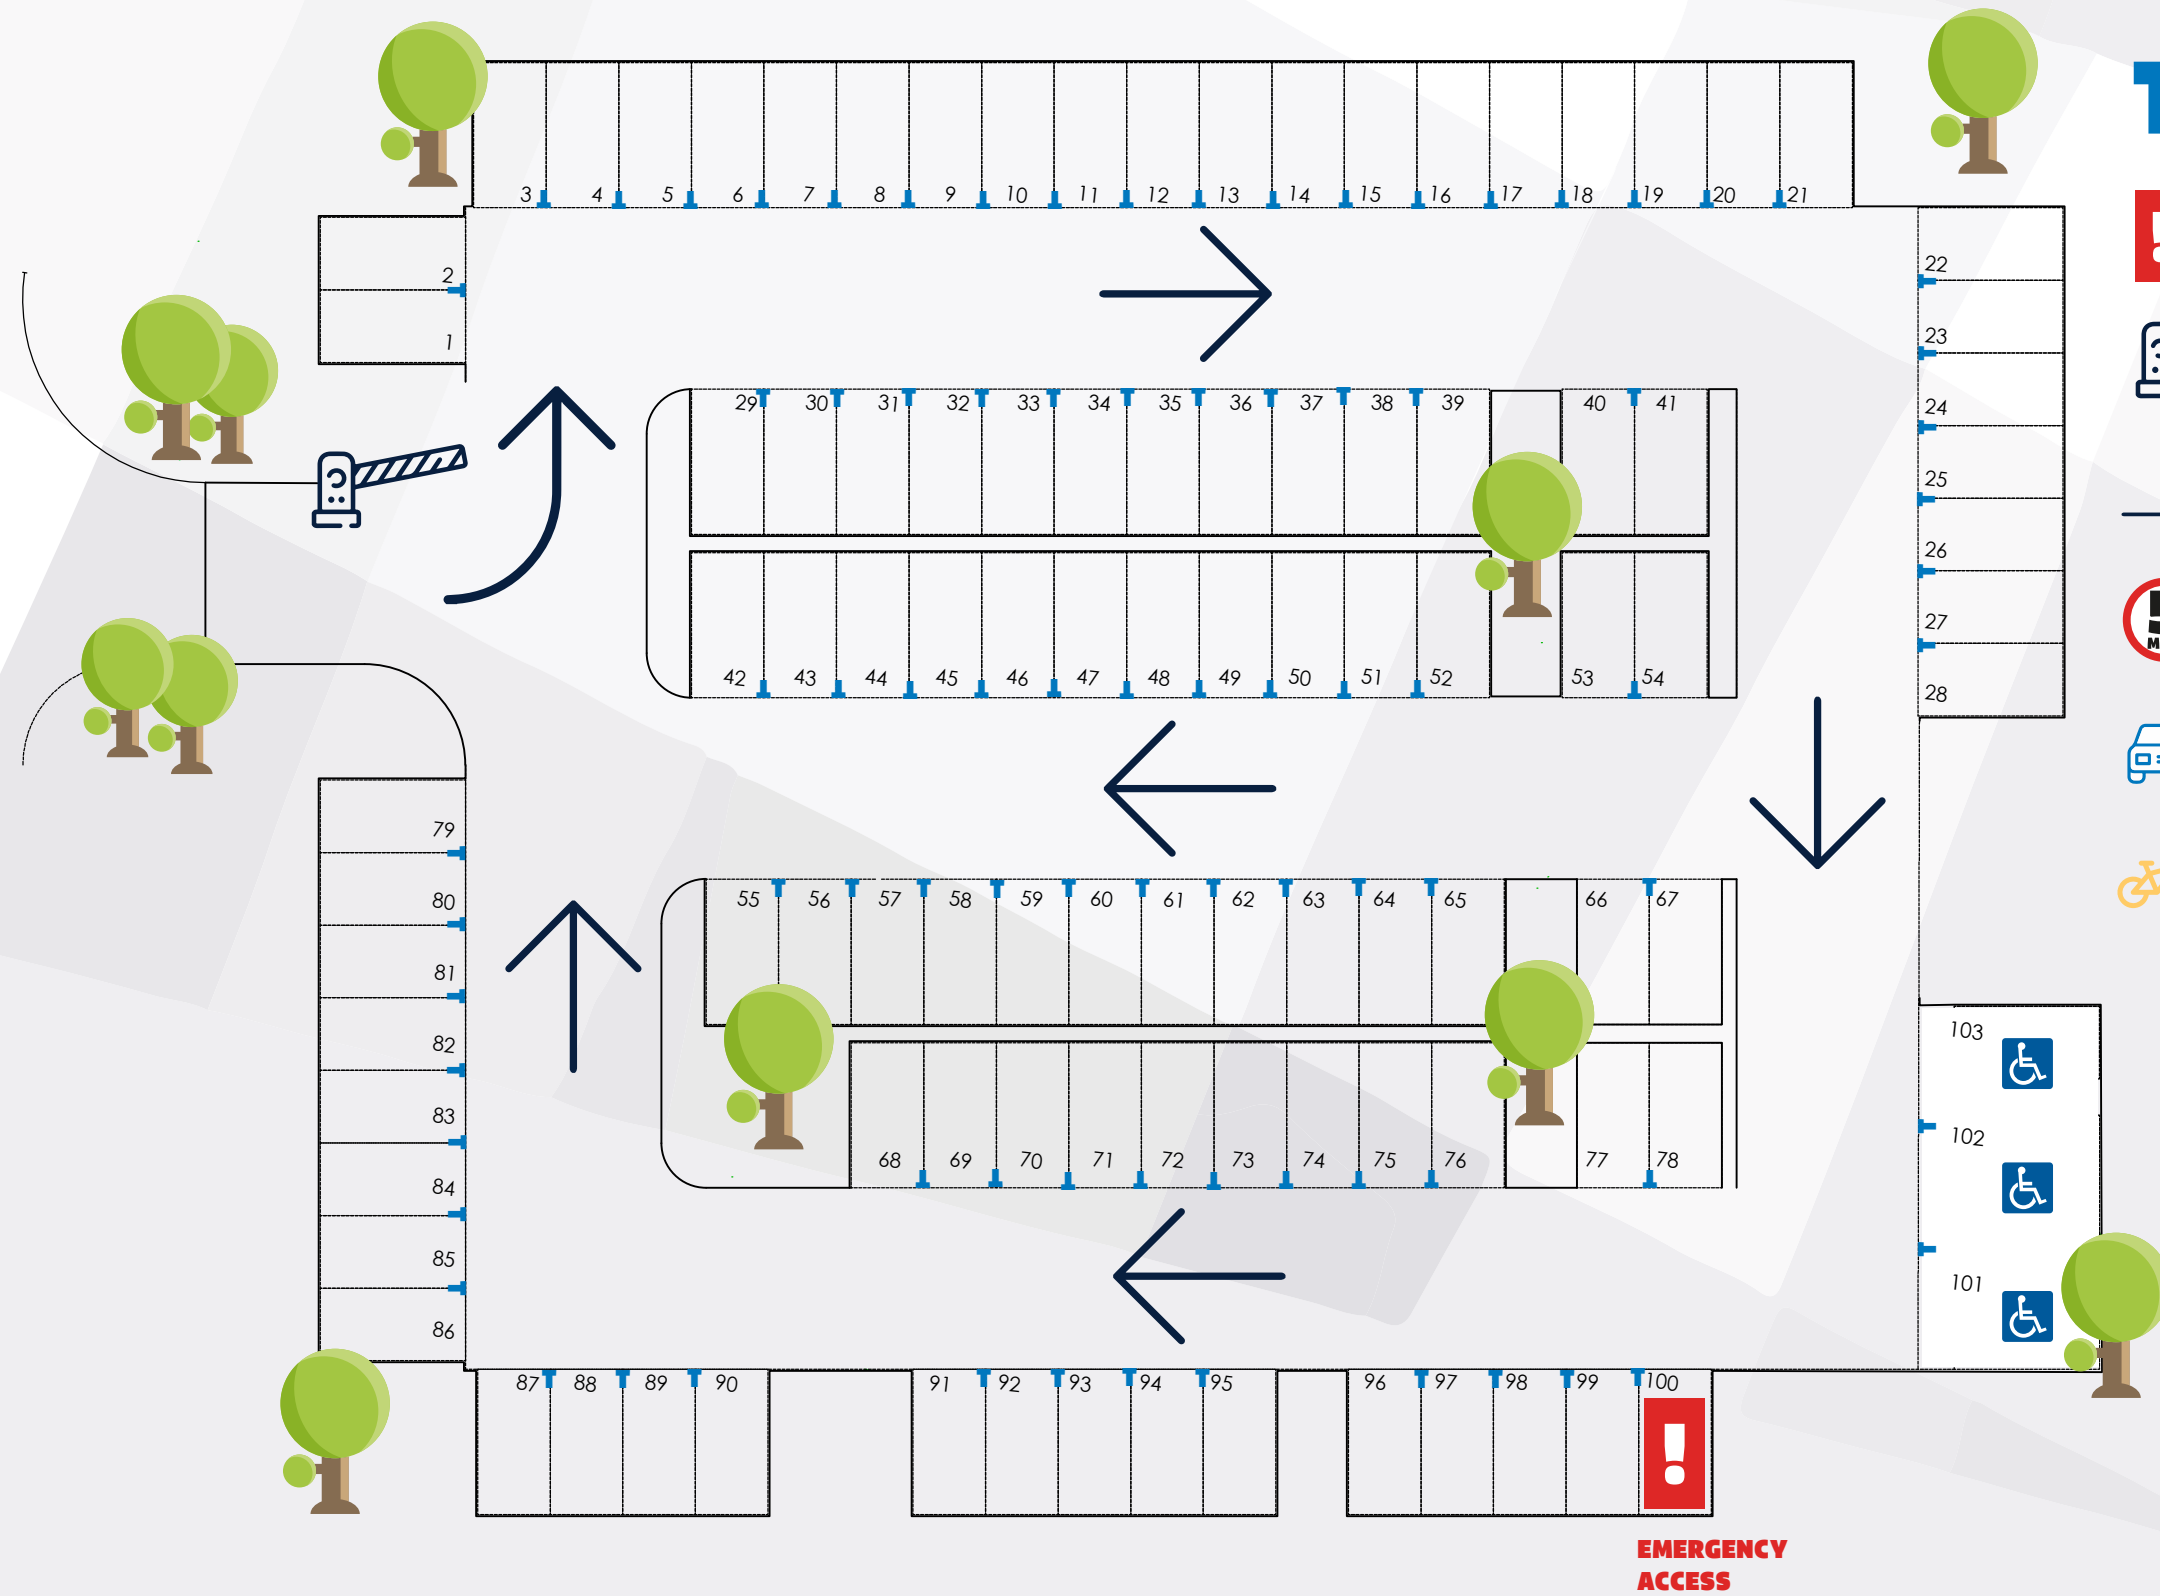

# GREEN LANE PLAYING FIELDS

## CAR PARK GUIDANCE

### IF YOU ARE USING THE CAR PARK AT GREEN LANE PLAYING FIELDS PLEASE:

-  **PARK WITHIN MARKED BAYS**
-  **DO NOT BLOCK THE EMERGENCY ACCESS GATE**
-  **DO NOT BLOCK THE ENTRANCE TO THE CAR PARK**
-  **FOLLOW THE ONE WAY SYSTEM**
-  **DO NOT EXCEED 5MPH**
-  **BE AWARE USERS OF THE CAR PARK DO SO AT THEIR OWN RISK**
-  **WALK OR CYCLE IF POSSIBLE TO EASE CONGESTION**

**FOR ALL**

**EMERGENCY ACCESS**