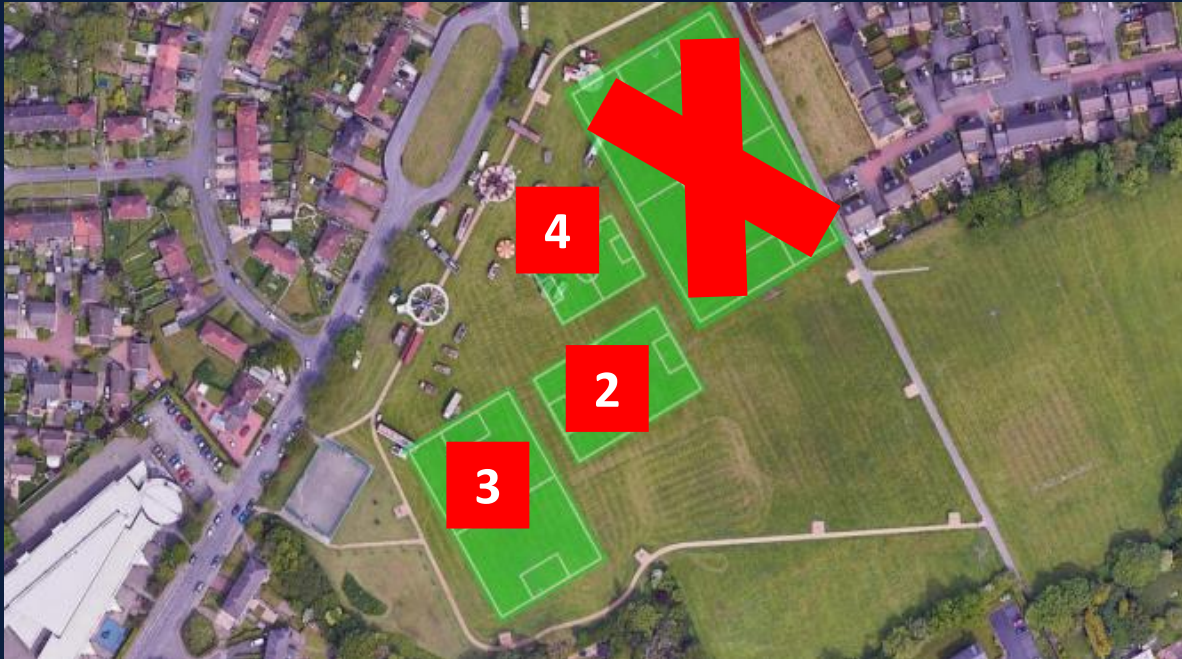

**ENGLAND
FOOTBALL**

QUEENS PARK, LS28 7SR

AREA OF LEEDS: WEST OUTER

GRASS FOOTBALL PITCH LAYOUT 24-25:

- **PITCH 2: 7v7**
- **PITCH 3: 9v9**
- **PITCH 4: 5v5**

FOR QUESTIONS REGARDING PITCH ALLOCATIONS, PLEASE CONTACT [PITCHALLOCATIONS@WESTRIDINGFA.COM](mailto:ITCHALLOCATIONS@WESTRIDINGFA.COM)