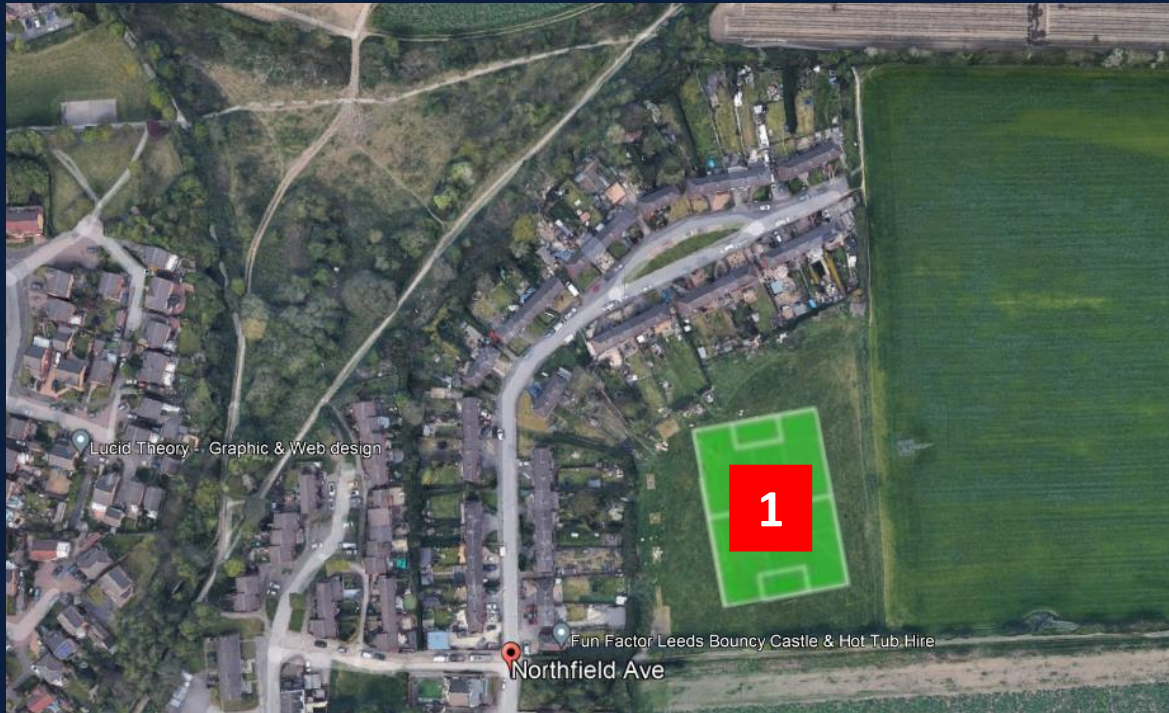

**ENGLAND
FOOTBALL**

NORTHFIELD AVENUE REC GROUND, LS26 0SW

AREA OF LEEDS: SOUTH OUTER

**GRASS FOOTBALL PITCH
LAYOUT 24-25:**

- **PITCH 1: 9V9**

FOR QUESTIONS REGARDING PITCH ALLOCATIONS, PLEASE CONTACT PITCHALLOCATIONS@WESTRIDINGFA.COM