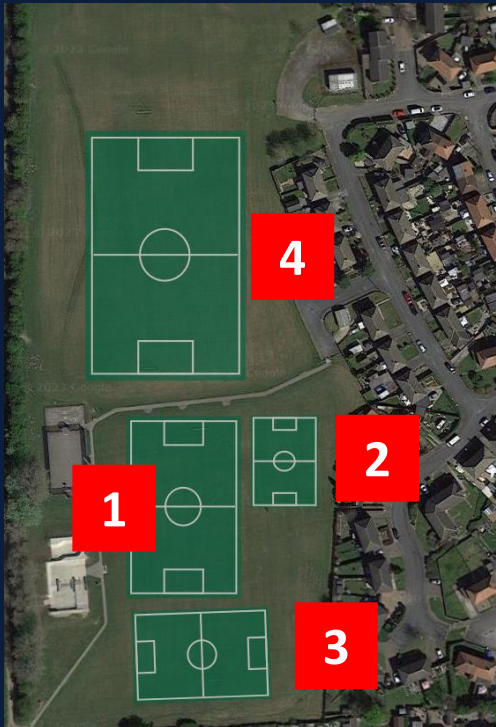

ENGLAND
FOOTBALL

KIPPAX COMMON, LS25 7DR

AREA OF LEEDS: EAST OUTER

GRASS FOOTBALL PITCH

LAYOUT 24-25:

- PITCH 1: 9v9
- PITCH 2: 5v5
- PITCH 3: 7v7
- PITCH 4: SENIOR 11v11

FOR QUESTIONS REGARDING PITCH ALLOCATIONS, PLEASE CONTACT [PITCHALLOCATIONS@WESTRIDINGFA.COM](mailto:ITCHALLOCATIONS@WESTRIDINGFA.COM)