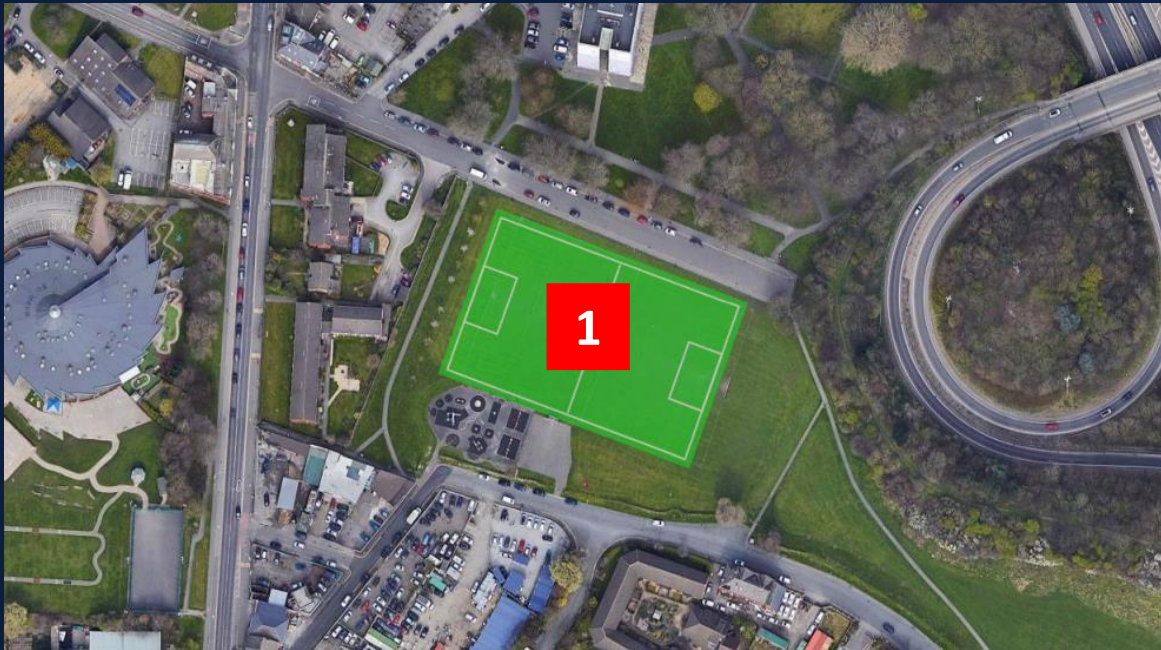

**ENGLAND
FOOTBALL**

HUNSLET MOOR, LS11 5NR

AREA OF LEEDS: SOUTH INNER

**GRASS FOOTBALL PITCH
LAYOUT 24-25:**

- **PITCH 1: SENIOR 11v11**

FOR QUESTIONS REGARDING PITCH ALLOCATIONS, PLEASE CONTACT PITCHALLOCATIONS@WESTRIDINGFA.COM