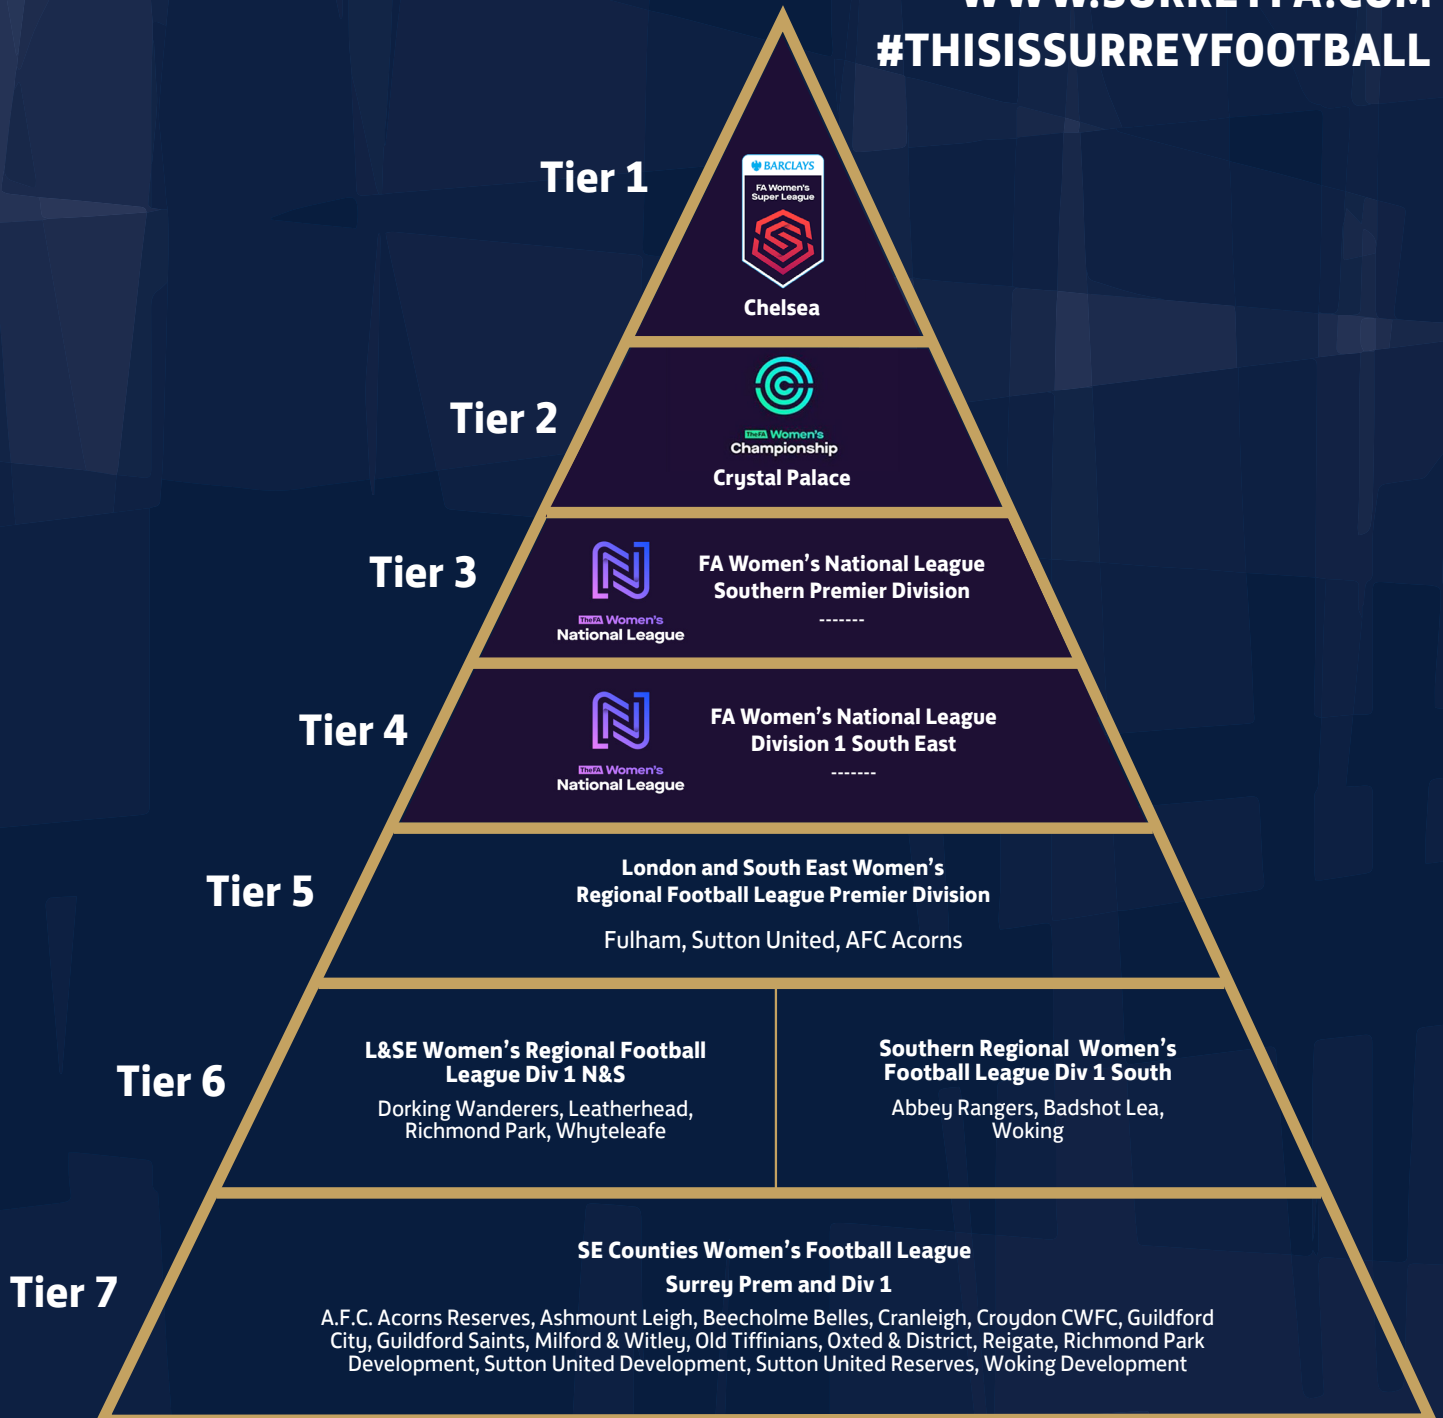

WOMEN'S FOOTBALL PYRAMID 2022/23

where do Surrey FA Clubs sit
in the National League System?

ENGLAND
FOOTBALL

27 TEAMS

15 BOROUGHES

1 COUNTY FA

WWW.SURREYFA.COM

#THISISSURREYFOOTBALL