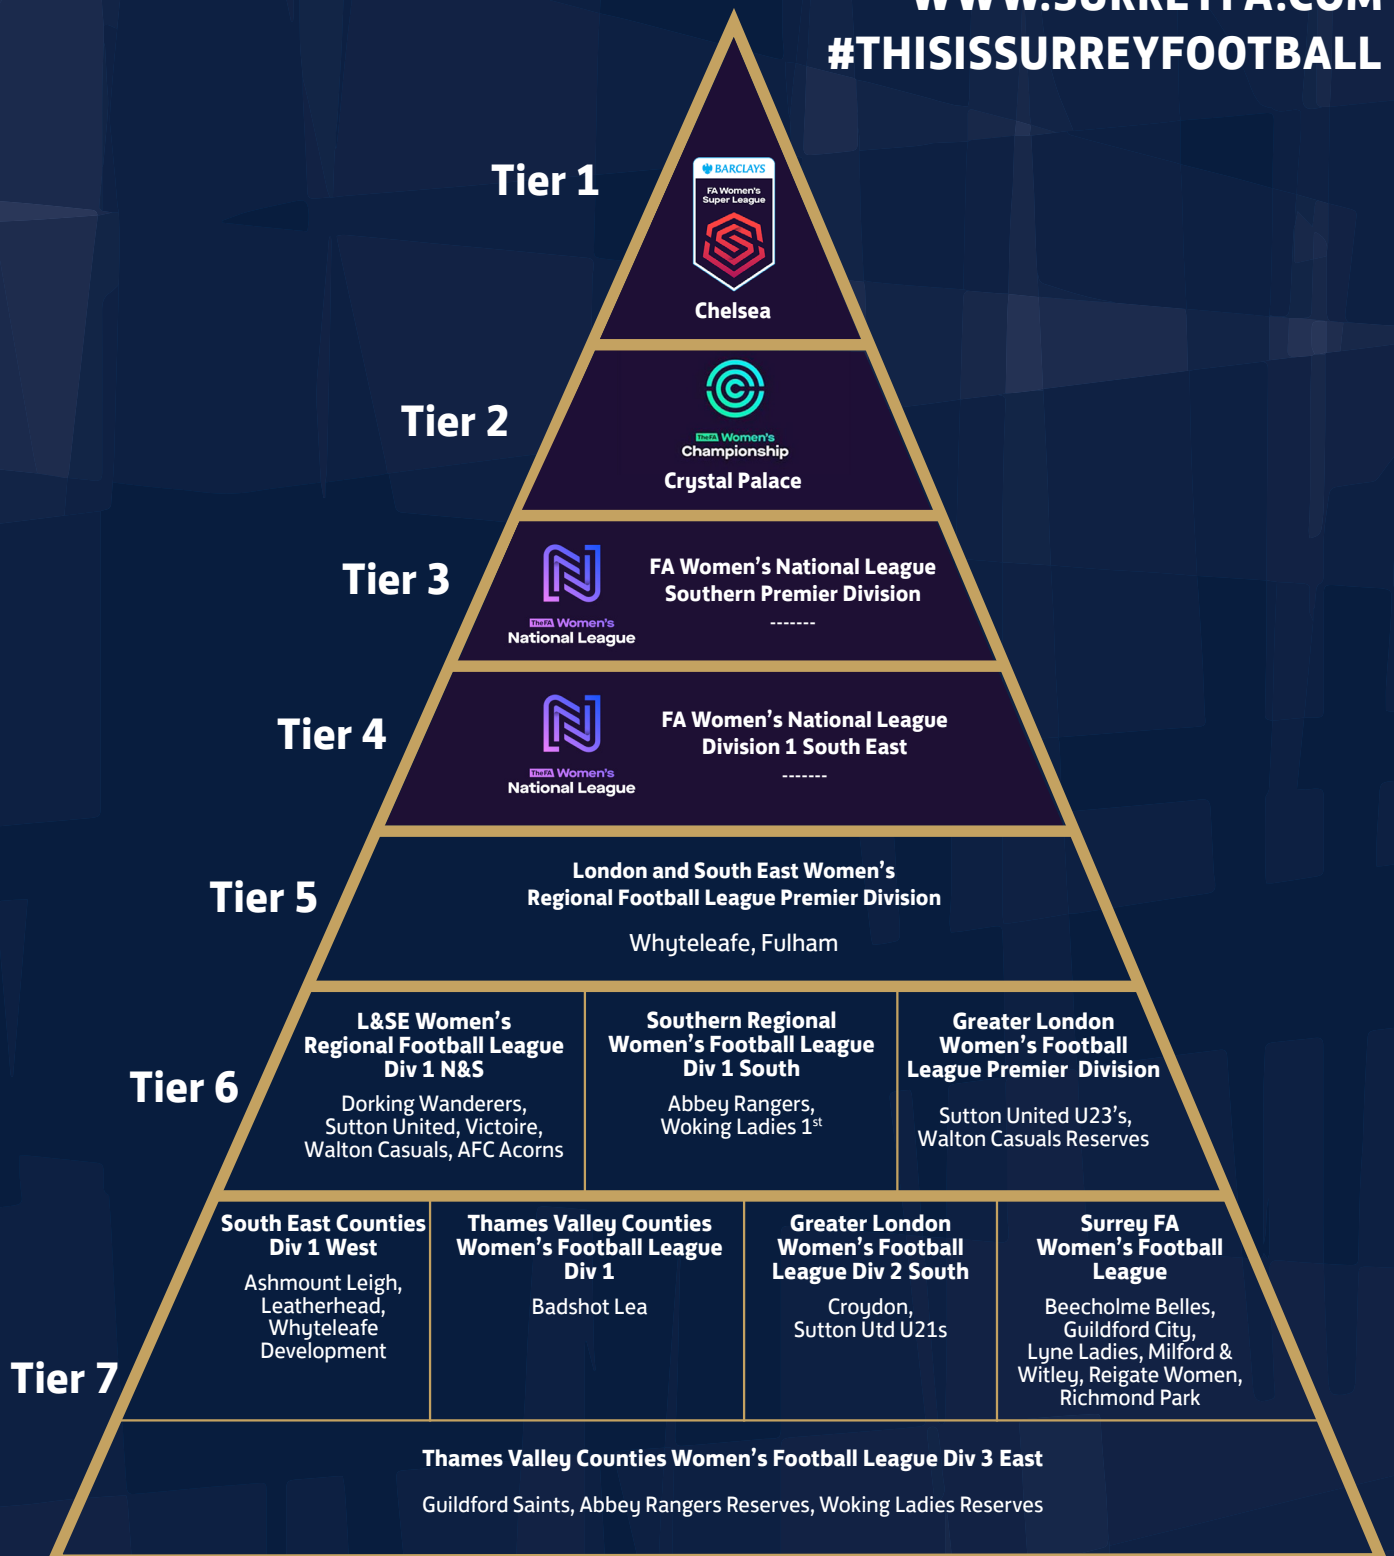

WOMEN'S FOOTBALL PYRAMID 2021/22

**ENGLAND
FOOTBALL**

where do Surrey FA Clubs sit
in the National League System?

**28 TEAMS
15 BOROUGHES
1 COUNTY FA**

WWW.SURREYFA.COM

#THISISSURREYFOOTBALL

For information about Women's Football in Surrey FA please contact
development@surreyfa.com or visit www.surreyfa.com/players/women