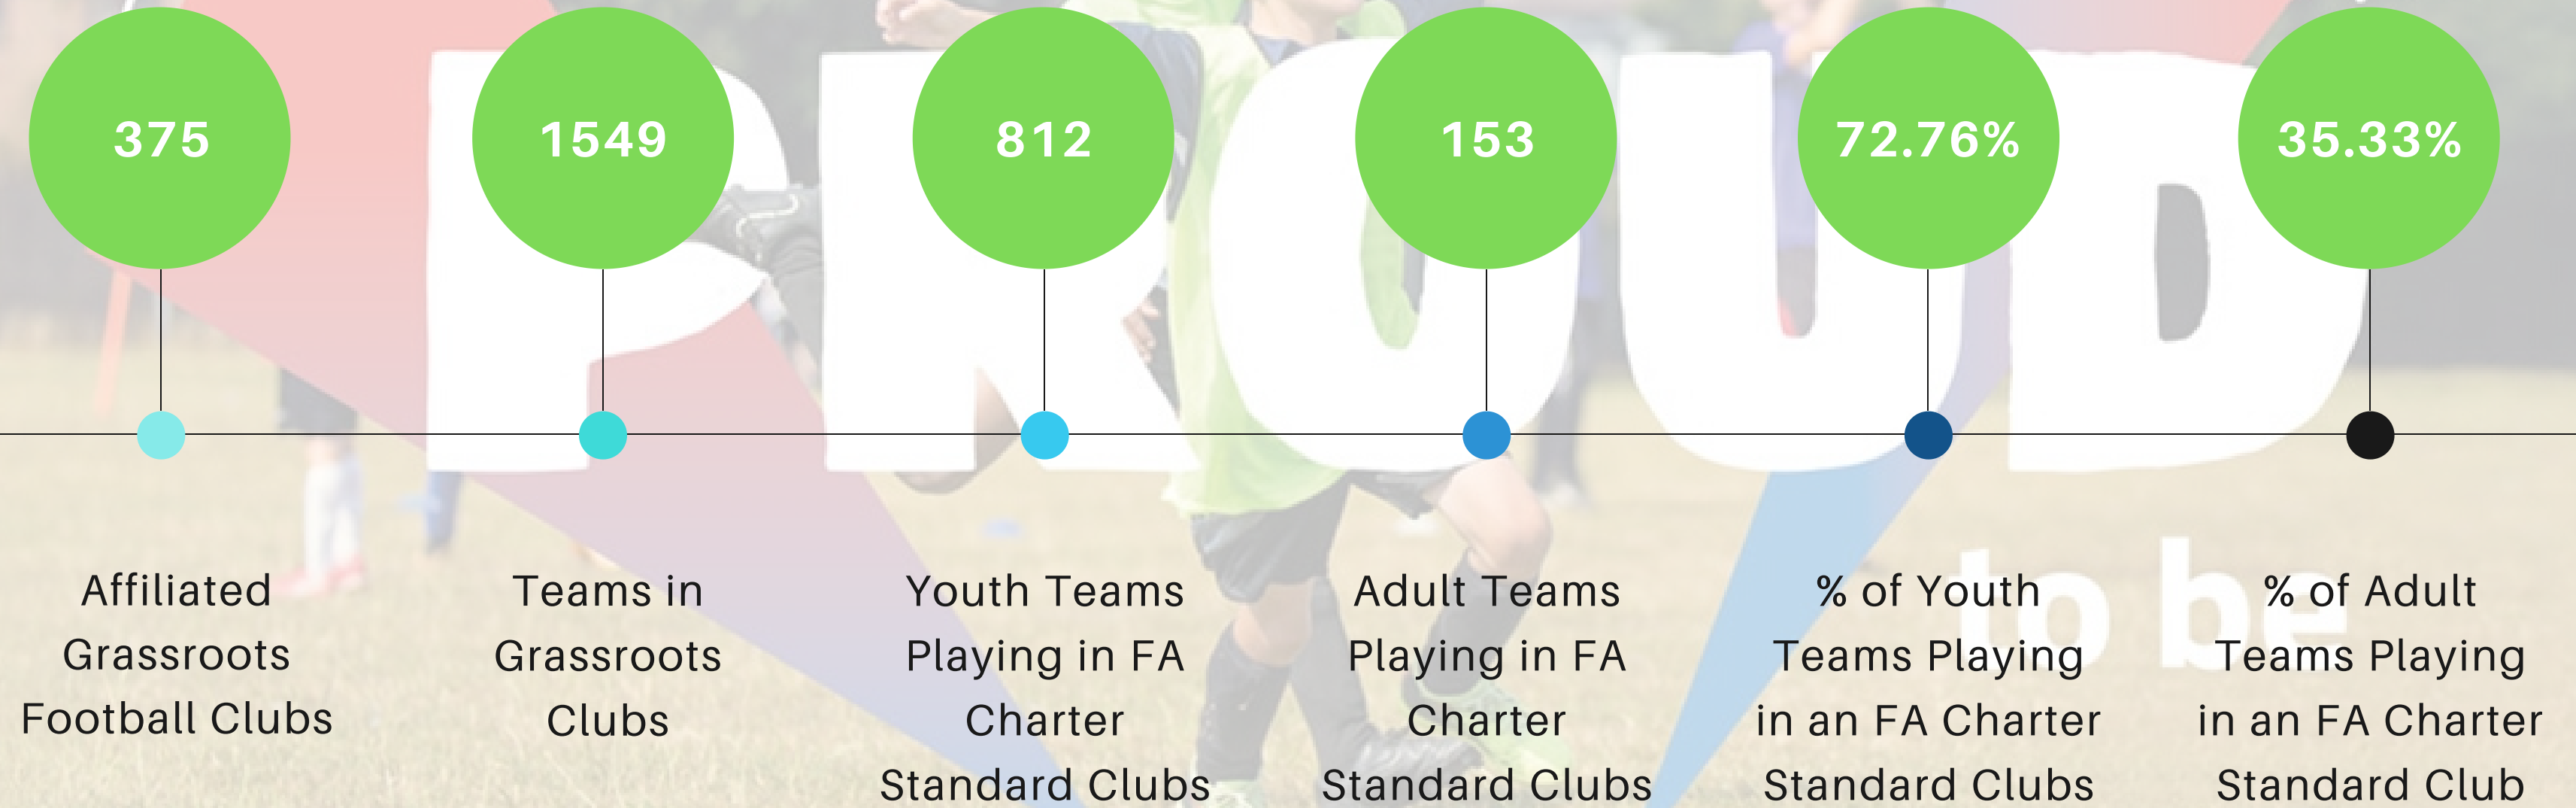

WHERE ARE WE NOW?