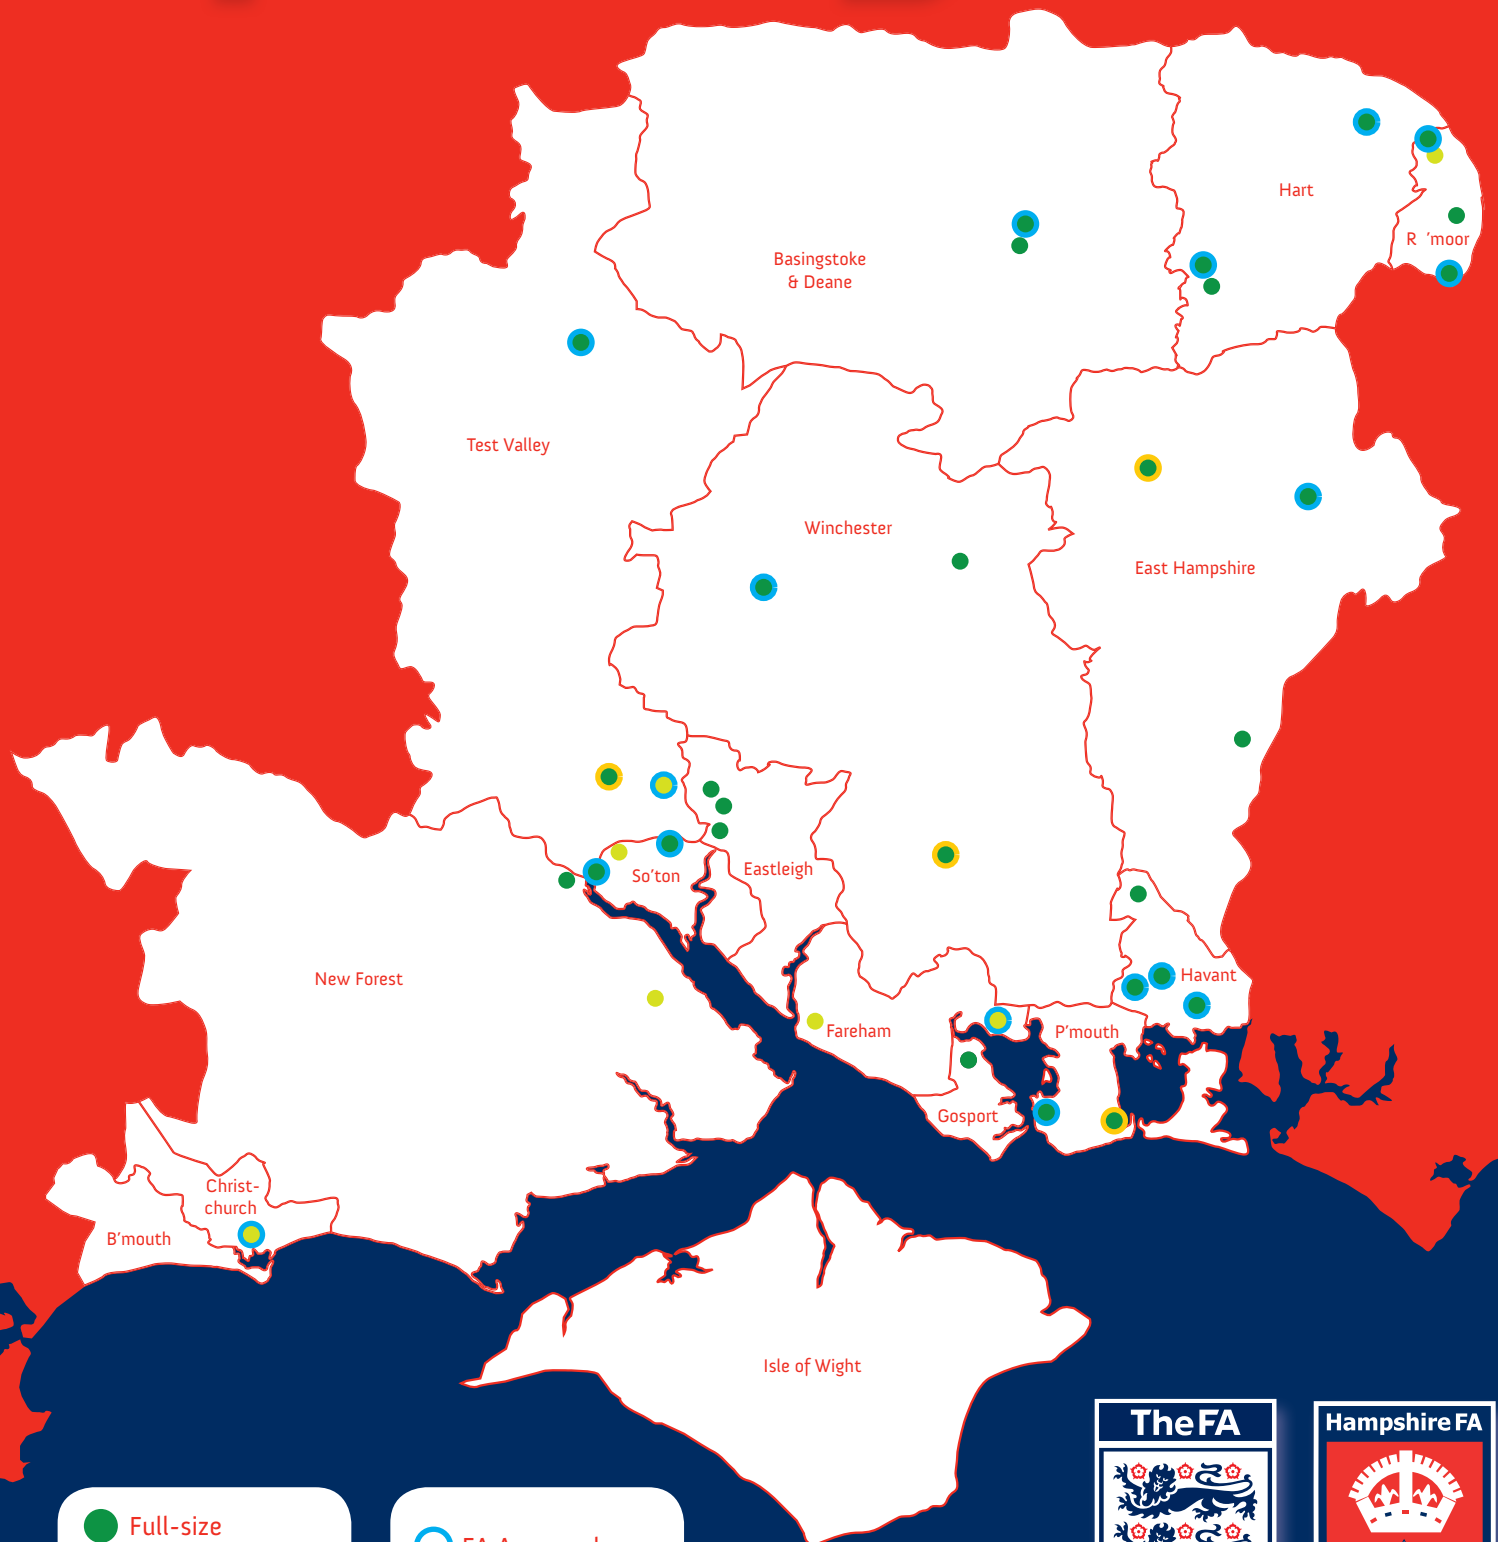

in hampshire

39 approved pitches

December 2015

- Full-size
- Commercial
- 60 by 40
- FA Approved
- FIFA Approved