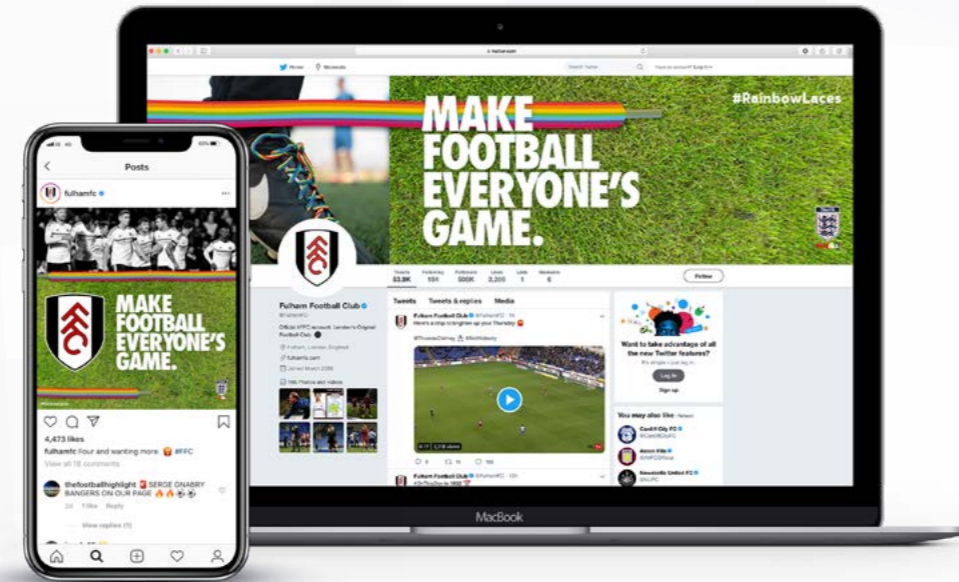

PLAYING SURFACE: THE HOME OF ALL YOUR #RAINBOWLACES CONTENT CREATION

You don't need laces to join in

Help us make 2019's activation of Stonewall's Rainbow Laces campaign the biggest and most visual to date by sharing your stories and support of LGBT+ inclusion in football.

The FA has worked with its partners at Playing Surface to create a range of editable digital assets for you to use in the lead-up and throughout the campaign window – **free of charge!**

Playing Surface is simply a website that you log in to, create your digital assets, save them and post them to social media or use them across your website.

Playing Surface can be accessed from 1 November 2019 from the Rainbow Laces page on your CFA's website for you to use and share. Simply click the link and register for an account to access the dashboard. Create everything from a fixture list, matchday line-ups, GOAL! GIFs, half and full-time scores, plus post-match quotes and pledges of support. You can edit every asset to make it truly yours whilst being part of a national campaign and supporting LGBT+ inclusion across the sport of football.