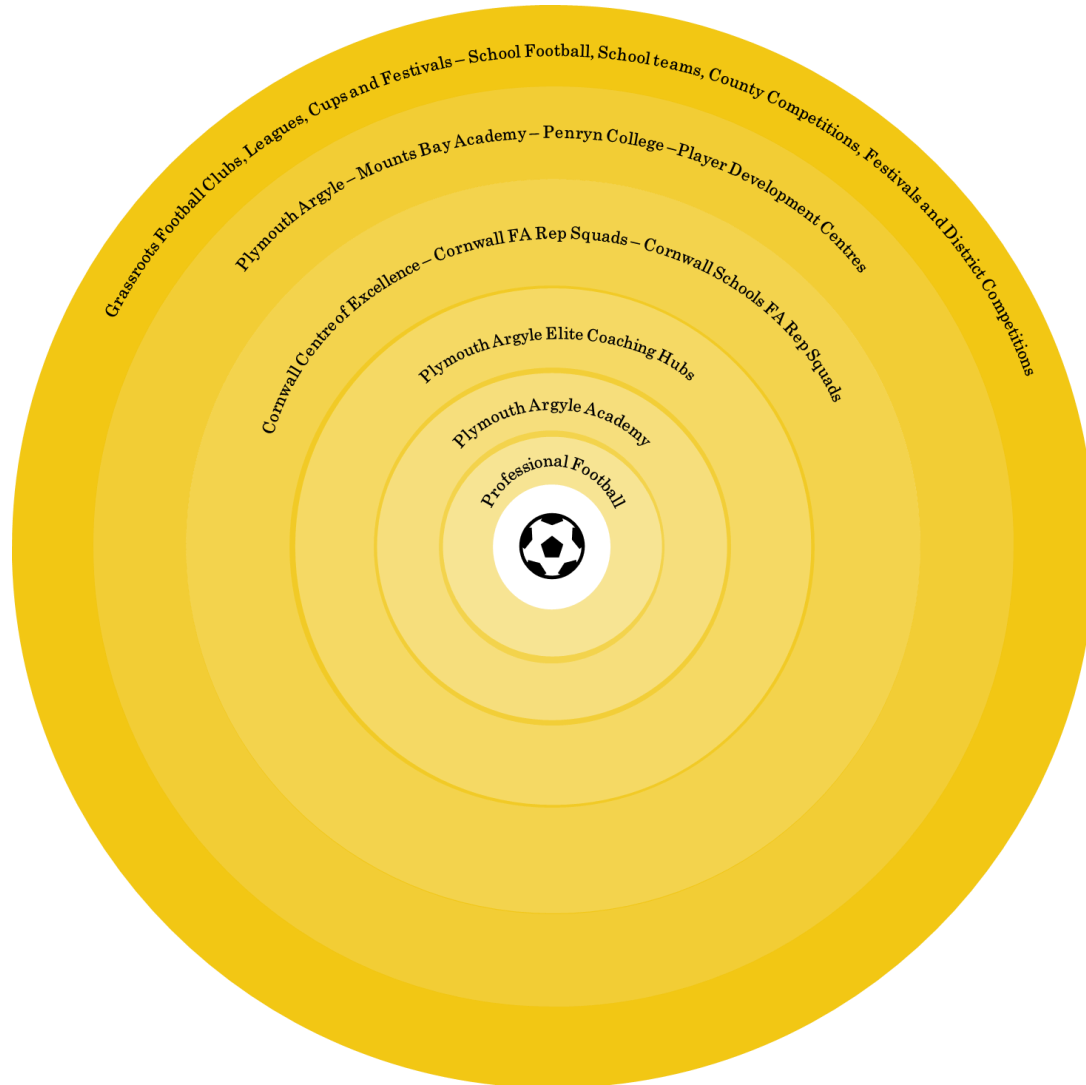

Cornwall Boys Player Pathway

Professional Football	This is the highest level of football available for players. The players in this environment will be signed with a professional club who they will representing in competitive fixtures as well as training full time with their club.
Plymouth Argyle Academy	This environment consists of structured training sessions designed by Plymouth Argyle Football Club. Players in the academy will sign on with Plymouth Argyle Football Club and play in a competitive games programme against other professional football club academies. This is the highest level of youth football and players in this category are unable to play in grassroots football.
Plymouth Argyle Elite Coaching Hubs (East and West)	2 hubs (East and West) are delivered by Plymouth Argyle Academy to provide high quality, structured training sessions to their signed Cornish based academy players. Additionally players excelling in local football and players progressing within the Centre of Excellence will also be invited to train with the academy players to help further their opportunities for progression. Please note, players can only attend these hubs if they have received an invitation.
Cornwall Centre of Excellence	This centre provide talented footballers (boys/mixed) with the opportunity to develop skills and tactical knowledge in a structured and competitive environment, alongside their grassroots football.
Cornwall FA Representative Sides	The CCFA have representative sides that play against other County FA rep squads. These squads will consist of talented players (boys/mixed) within the county that aren't playing for a professional club. For the 2022/23 season the CCFA Rep Squads are currently on pause.
Cornwall Schools FA Representative Sides	Cornwall Schools' FA oversees Schools' football within the County, running competitions for all school children to take part in. The County is also split into two separate district associations, known as East and West Cornwall Schools' FA. Both district representative squads are made up from talented school players (boys/mixed), age group squads in the East of Cornwall are available at U11s, U14s and U15s and age groups in the West of Cornwall are available in U13s, U15s and U15s. These squads play fixtures against other district associations within regional leagues, and also take part in the English Schools' FA national cup competitions. External fixtures are also arranged, including fixtures against local professional clubs. There are also full County Schools' representative honours available at U14s for both boys and girls, further stretching and providing additional opportunities for players to develop within Schools' football in Cornwall.
Player Development Centres (PDCs)	The PDC sessions provides an additional playing opportunity for boys/mixed, alongside their grassroots football. Sessions will follow a training syllabus designed to stretch and challenge players.
	<table border="0" style="width: 100%;"> <tr> <td style="width: 33%; text-align: center;">Plymouth Argyle</td> <td style="width: 33%; text-align: center;">Penryn College</td> <td style="width: 33%; text-align: center;">Mounts Bay Academy</td> </tr> </table>
Grassroots Football Clubs and Schools Football	This football provision provides opportunities to develop skills in a relaxed, enjoyable and friendly environment (boys/mixed). Teams will have the opportunity to gain match experience through different boys football leagues.