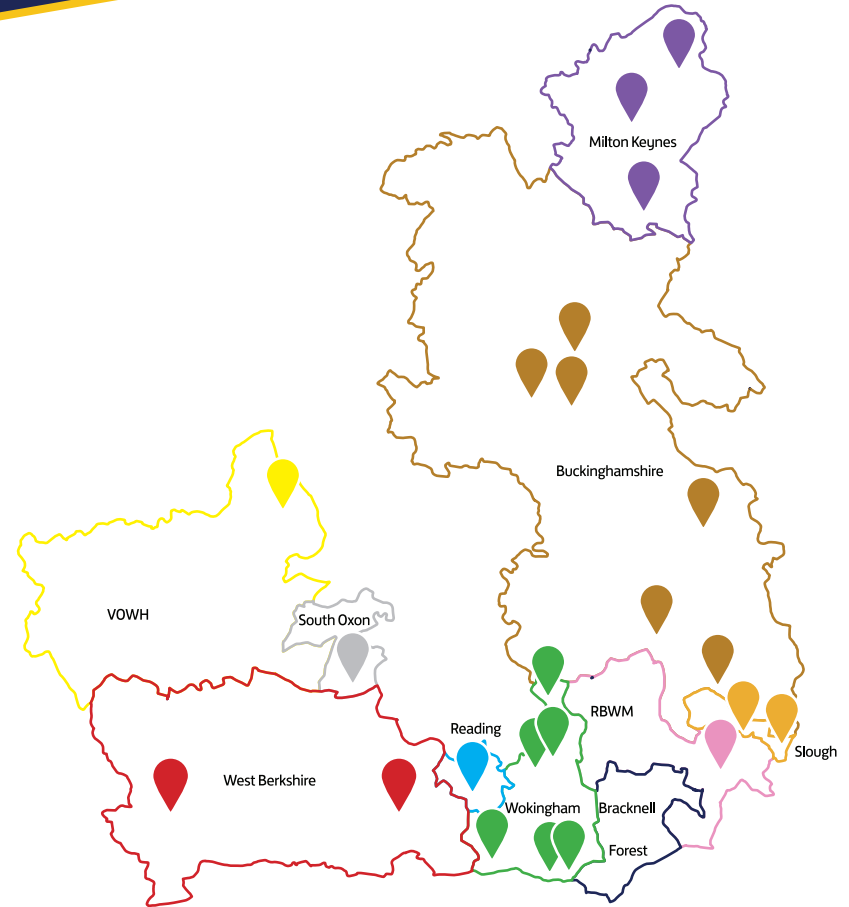

**ENGLAND
FOOTBALL**

REFEREE COURSE LOCATIONS - 38 COURSES

JULY 2023

Piggott School, Wargrave, Reading - RG10 8DS
Redgrave Sports Centre, Marlow - SL7 3JD
Sir Herbert Leon, Milton Keynes - MK2 3HQ
Burnham Grammar School, Burnham, Slough - SL1 7HG
Berkshire County Sports Ground, Sonning, Reading - RG4 6ST
Chesham Grammar School, Chesham - HP5 1BA

OCT 2023

Douai Park, Upper Woolhampton, Reading - RG7 5TA
Singh Sabha Slough Sports Centre, Slough - SL1 3LW
Wexham Secondary School, Slough - SL2 5QP
Chesham Grammar School, Chesham - HP5 1BA
Redgrave Sports Centre, Marlow - SL7 3JD
Sir Herbert Leon, Milton Keynes - MK2 3HQ
Singh Sabha Slough Sports Centre, Slough - SL1 3LW

NOV 2023

University of Reading, Reading - RG6 6UR
Datchet FC, Slough - SL3 9HR
Aylesbury Vale Dynamos FC, Aylesbury - HP19 9UD

DEC 2023

Reading Blue Coat School, Reading - RG4 6SU

FEB 2024

John O'Gaunt, Hungerford - RG17 0AN
St Crispin's School, Wokingham - RG40 1SS
Kingsbrook School, Aylesbury - HP22 7BR

MARCH 2024

Cantley Park, Wokingham - RG41 1BQ

APRIL 2024

Burnham Grammar School, Burnham, Slough - SL1 7HG
MK College, Milton Keynes - MK9 1EN

LOCAL AUTHORITIES - LEGEND

2	VOWH	0	Bracknell Forest
1	South Ox'	1	RBWM
4	West Berks	3	Slough
1	Reading	11	Buckinghamshire
9	Wokingham	6	Milton Keynes