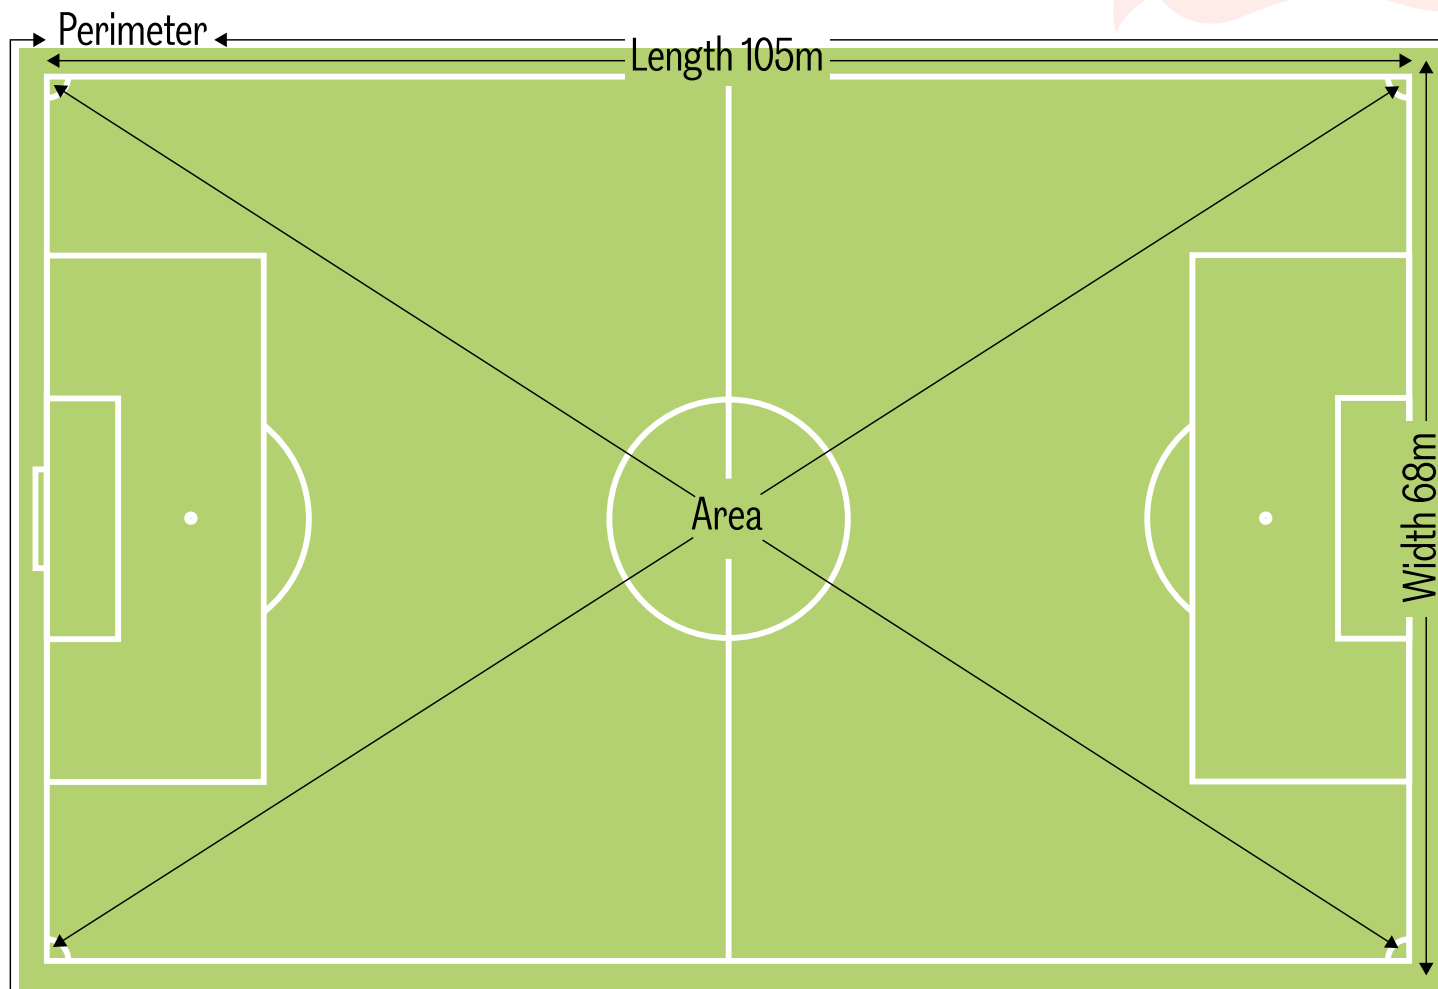

The area is the space inside the football pitch where the game is played! Imagine you are walking around the edge of the pitch; this is known as the perimeter.

Area = The amount of space taken up by a 2D shape (Length x width)

Perimeter = The distance around the edge of a 2D shape (Length + width x2)

- 1) Using a calculator, work out the area of the Parc des Princes football pitch _____ M²
- 2) What is the perimeter? _____ M