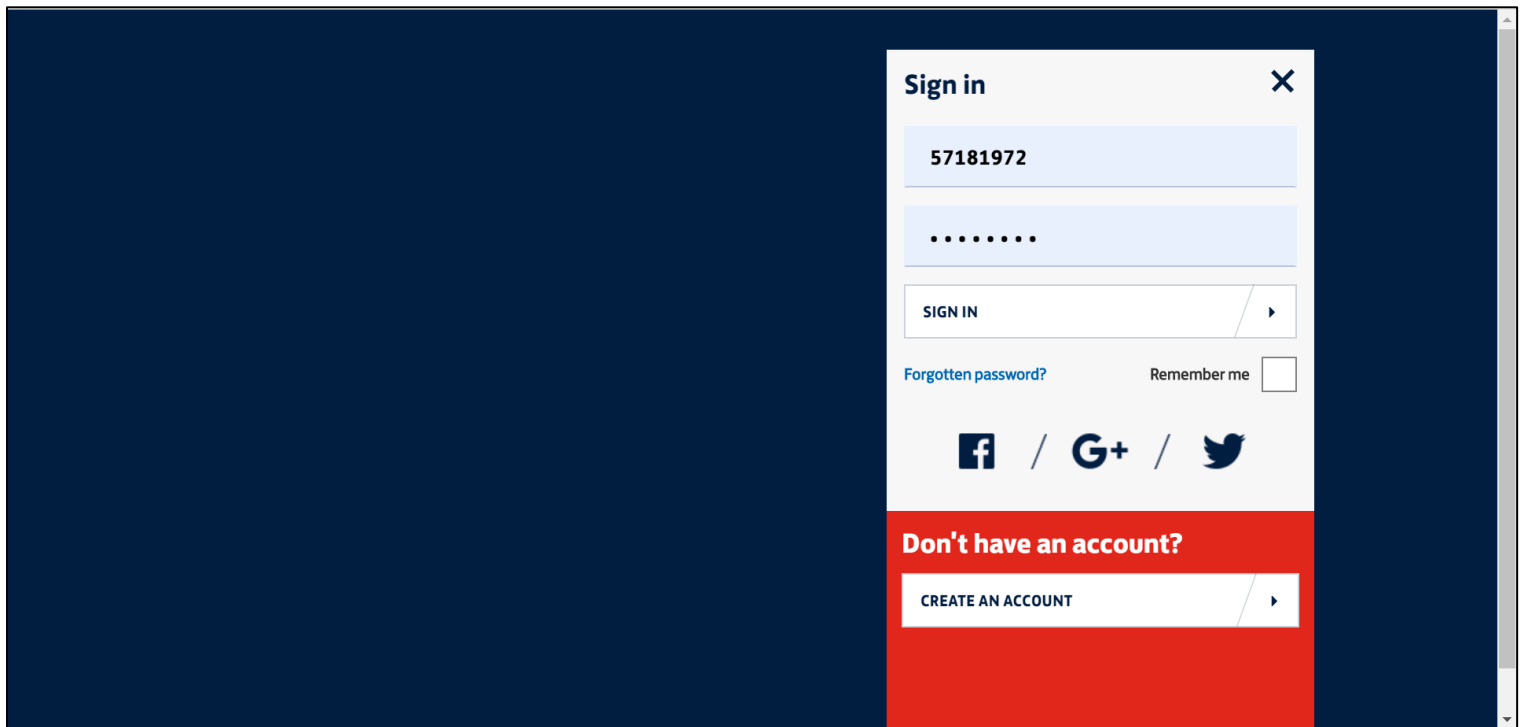

3. Once you click on 'Sign in', it will direct you to the below screen. Enter your FAN and Password.