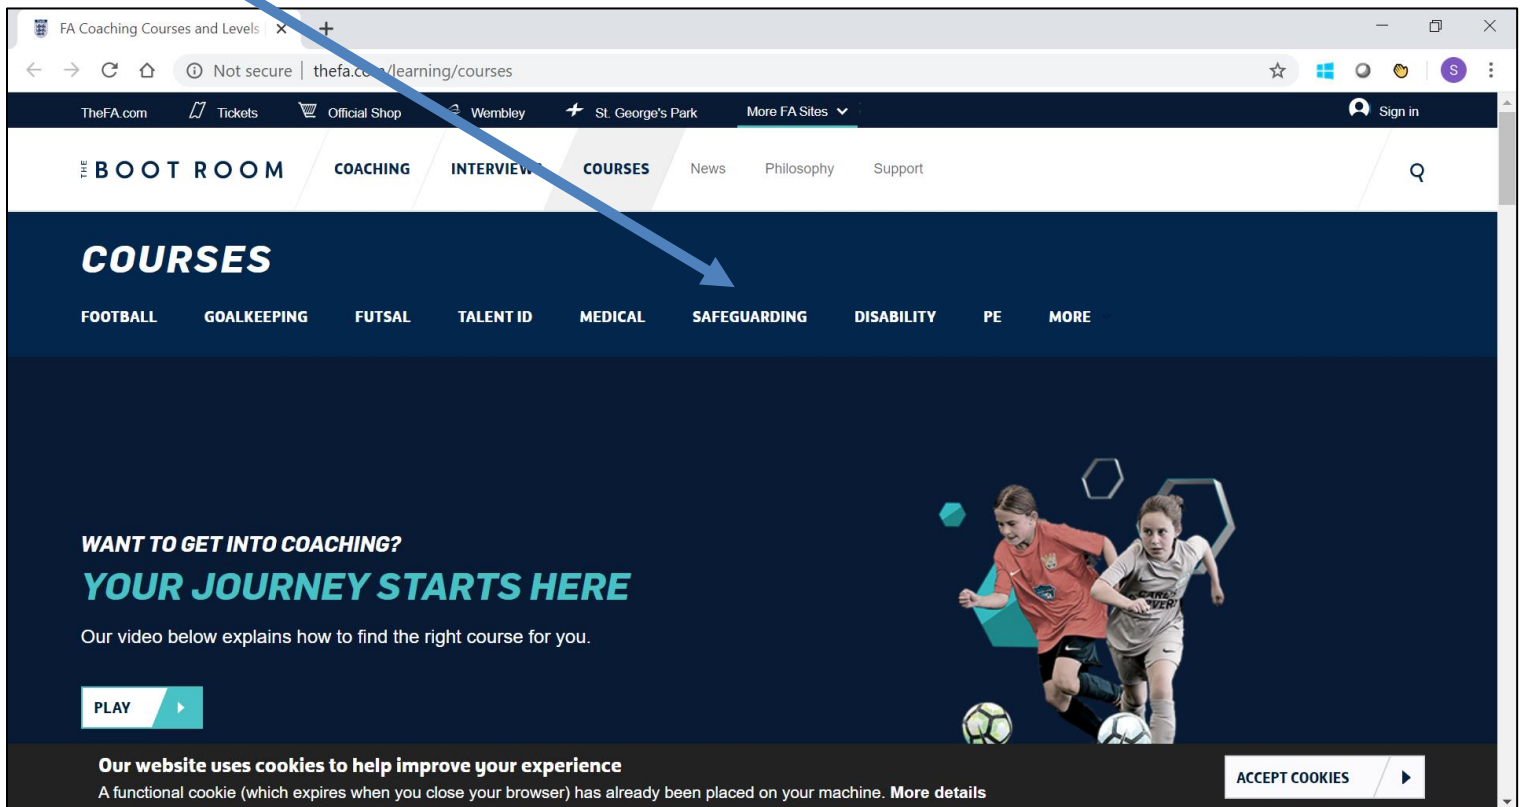

[FORGOTTEN MY FAN](#)

Accessing the course

Once you have your FAN and password follow these steps:

1. Click below to open FA Learning.

[OPEN FA LEARNING](#)

2. Once open, click 'Sign in' to gain access.

The screenshot shows a web browser window with the URL thefa.com/learning/courses. The page features a dark blue header with navigation links: THE BOOT ROOM, COACHING, INTERVIEWS, COURSES, News, Philosophy, and Support. Below the header, there is a section titled 'COURSES' with sub-links for FOOTBALL, GOALKEEPING, FUTSAL, TALENT ID, MEDICAL, SAFEGUARDING, DISABILITY, PE, and MORE. The main content area has a dark blue background with the text 'WANT TO GET INTO COACHING? YOUR JOURNEY STARTS HERE' and a video player with a 'PLAY' button. At the bottom, there is a cookie consent banner that reads 'Our website uses cookies to help improve your experience' and an 'ACCEPT COOKIES' button. A blue arrow points from the 'Sign in' button in the top right corner of the website to the 'Sign in' text in the instruction above.

3. Once you click on 'Sign in', it will direct you to the below screen. Enter your FAN and Password.

4. Once you sign in, this will take you back to the home page of the website. Once here, click on 'Safeguarding' to direct you to the courses page.